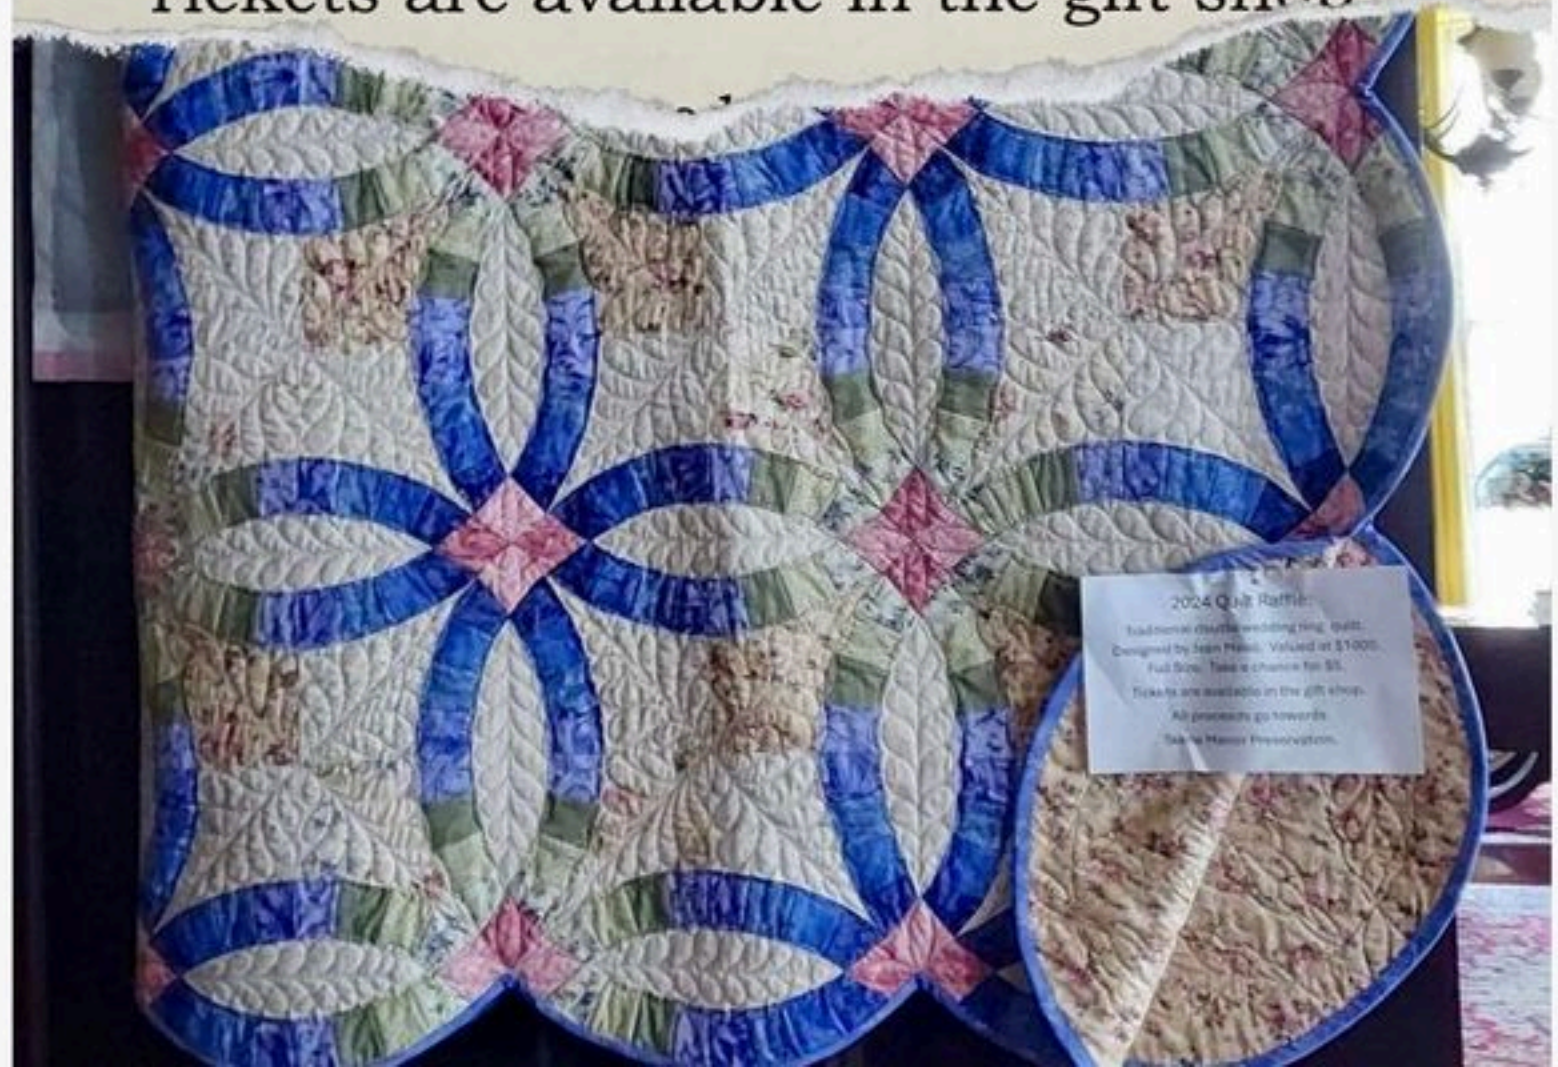

## 2024 Quilt Raffle

Double Wedding Ring Quilt

Designed by Jean Mead

(Full Size)

Appraised Value Over \$1,000

Take a chance for \$5.

Tickets are available in the gift shop

2024 Quilt Raffle:  
Full size double wedding ring quilt.  
Designed by Jean Mead. Valued at \$1000.  
Full Size. Take a chance for \$5.  
Tickets are available in the gift shop.  
All proceeds go towards  
Skene Manor Preservation.